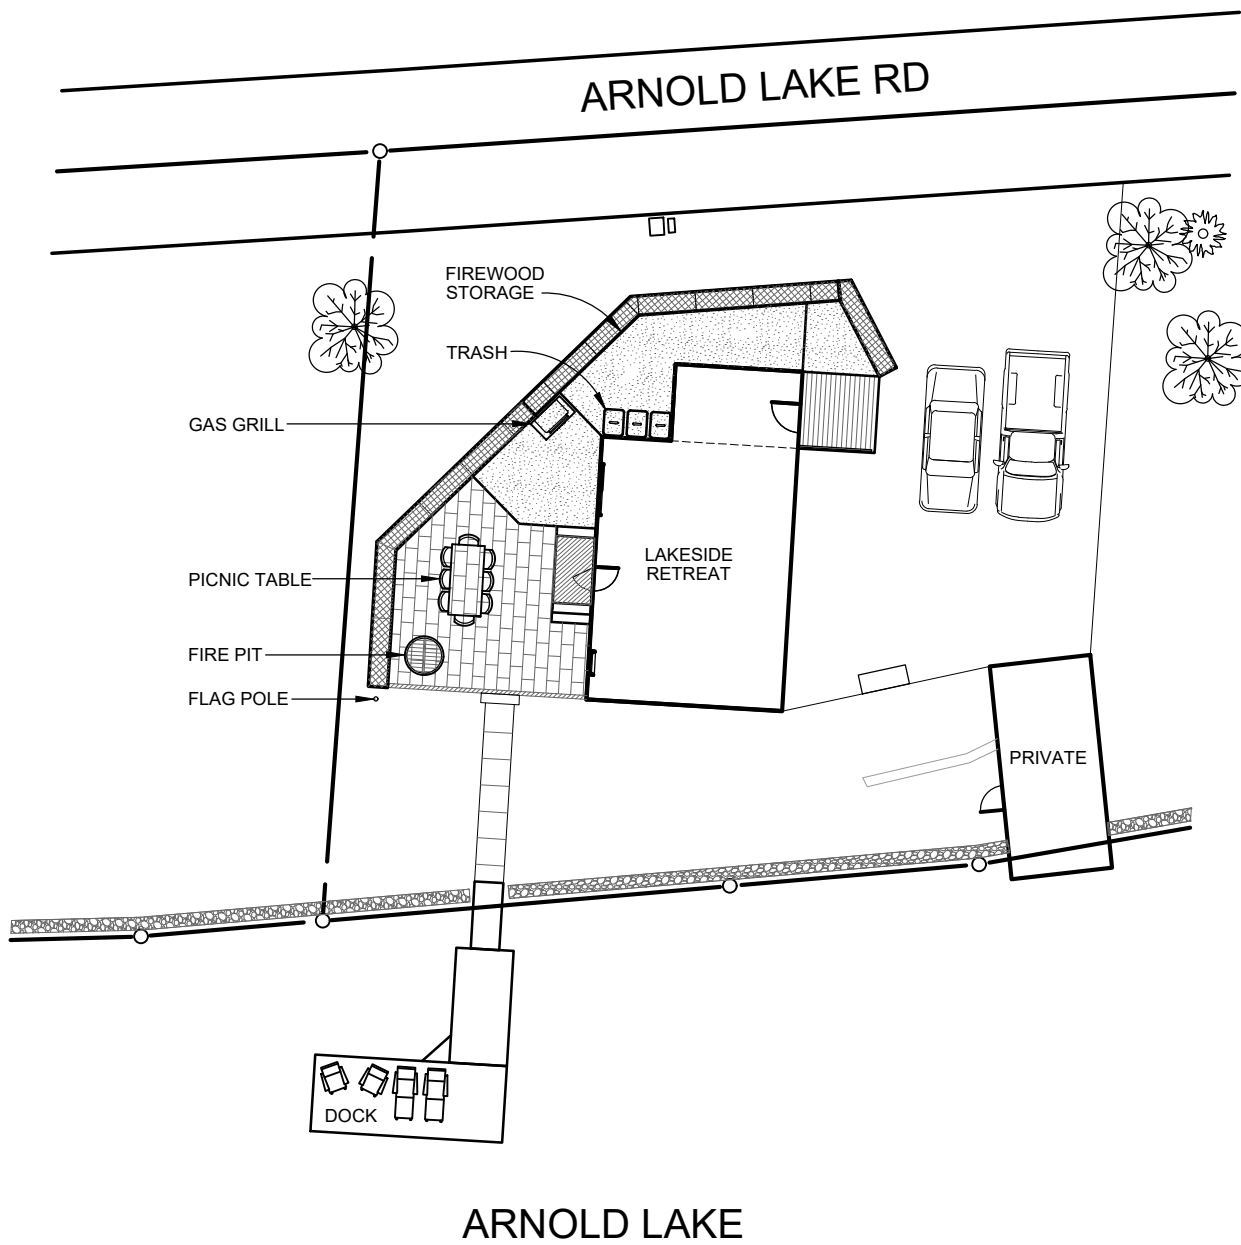

Lakeside Retreat

at Arnold Lake  Milford, NY

JULY 11, 2019

MAP (STATE)

- DISTANCE TO:
- ALBANY, NY ≈ 80 MILES
 - COLUMBUS, OH ≈ 570 MILES
 - BINGHAMPTON, NY ≈ 75 MILES
 - MANHATTAN, NY ≈ 182 MILES
 - NIAGARA FALLS, NY ≈ 255 MILES

MAP (LAKE)

Lakeside Retreat

at Arnold Lake  Milford, NY

JULY 11, 2019

PLAN (SITE)

Lakeside Retreat

at Arnold Lake

Milford, NY

JULY 11, 2019

PLAN (1st FLOOR)

Lakeside Retreat

at Arnold Lake  Milford, NY

JULY 11, 2019

PLAN (2nd FLOOR)