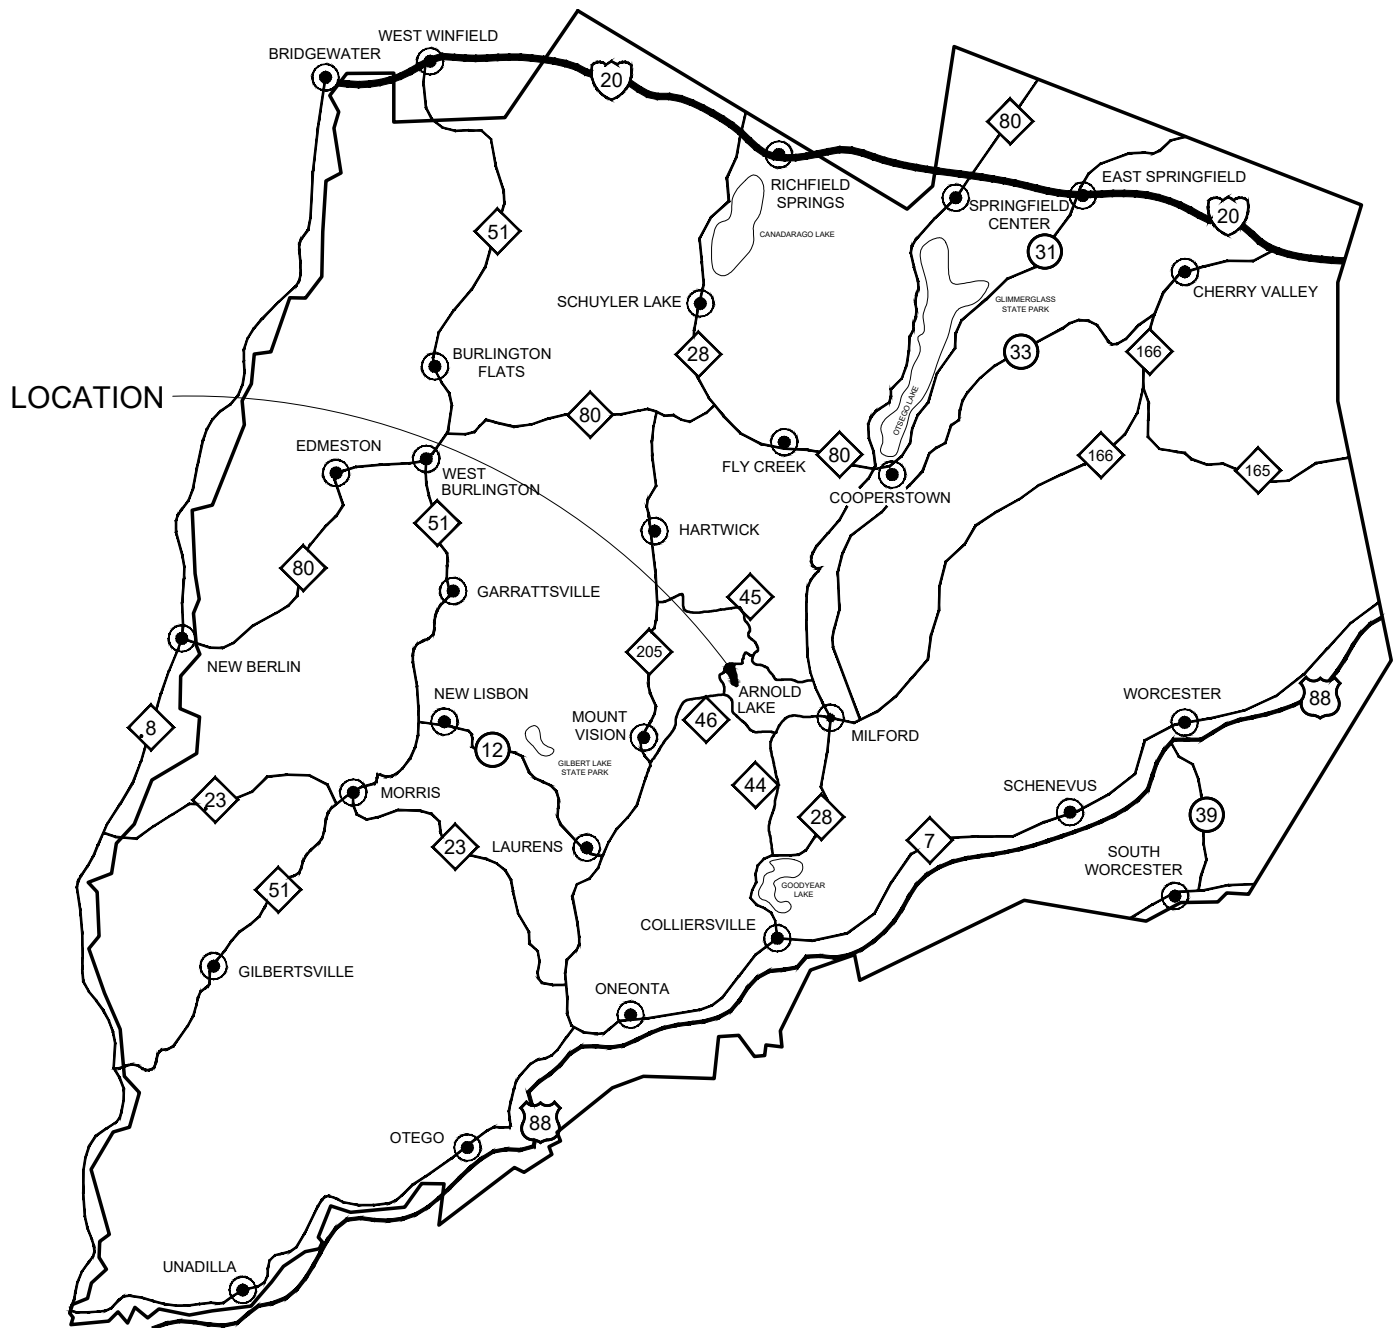

Lakeside Retreat

at Arnold Lake  Milford, NY

JULY 11, 2019

MAP (STATE)

- DISTANCE TO:
- ALBANY, NY ≈ 80 MILES
 - COLUMBUS, OH ≈ 570 MILES
 - BINGHAMPTON, NY ≈ 75 MILES
 - MANHATTAN, NY ≈ 182 MILES
 - NIAGARA FALLS, NY ≈ 255 MILES

342 ARNOLD LAKE ROAD
MILFORD, NEW YORK, 13807

Lakeside Retreat

at Arnold Lake  Milford, NY

JULY 11, 2019

MAP (COUNTY)

Lakeside Retreat

at Arnold Lake  Milford, NY

JULY 11, 2019

MAP (LAKE)

Lakeside Retreat

at Arnold Lake  Milford, NY

JULY 11, 2019

PLAN (SITE)

Lakeside Retreat

at Arnold Lake

Milford, NY

JULY 11, 2019

PLAN (1st FLOOR)

Lakeside Retreat

at Arnold Lake  Milford, NY

JULY 11, 2019

PLAN (2nd FLOOR)