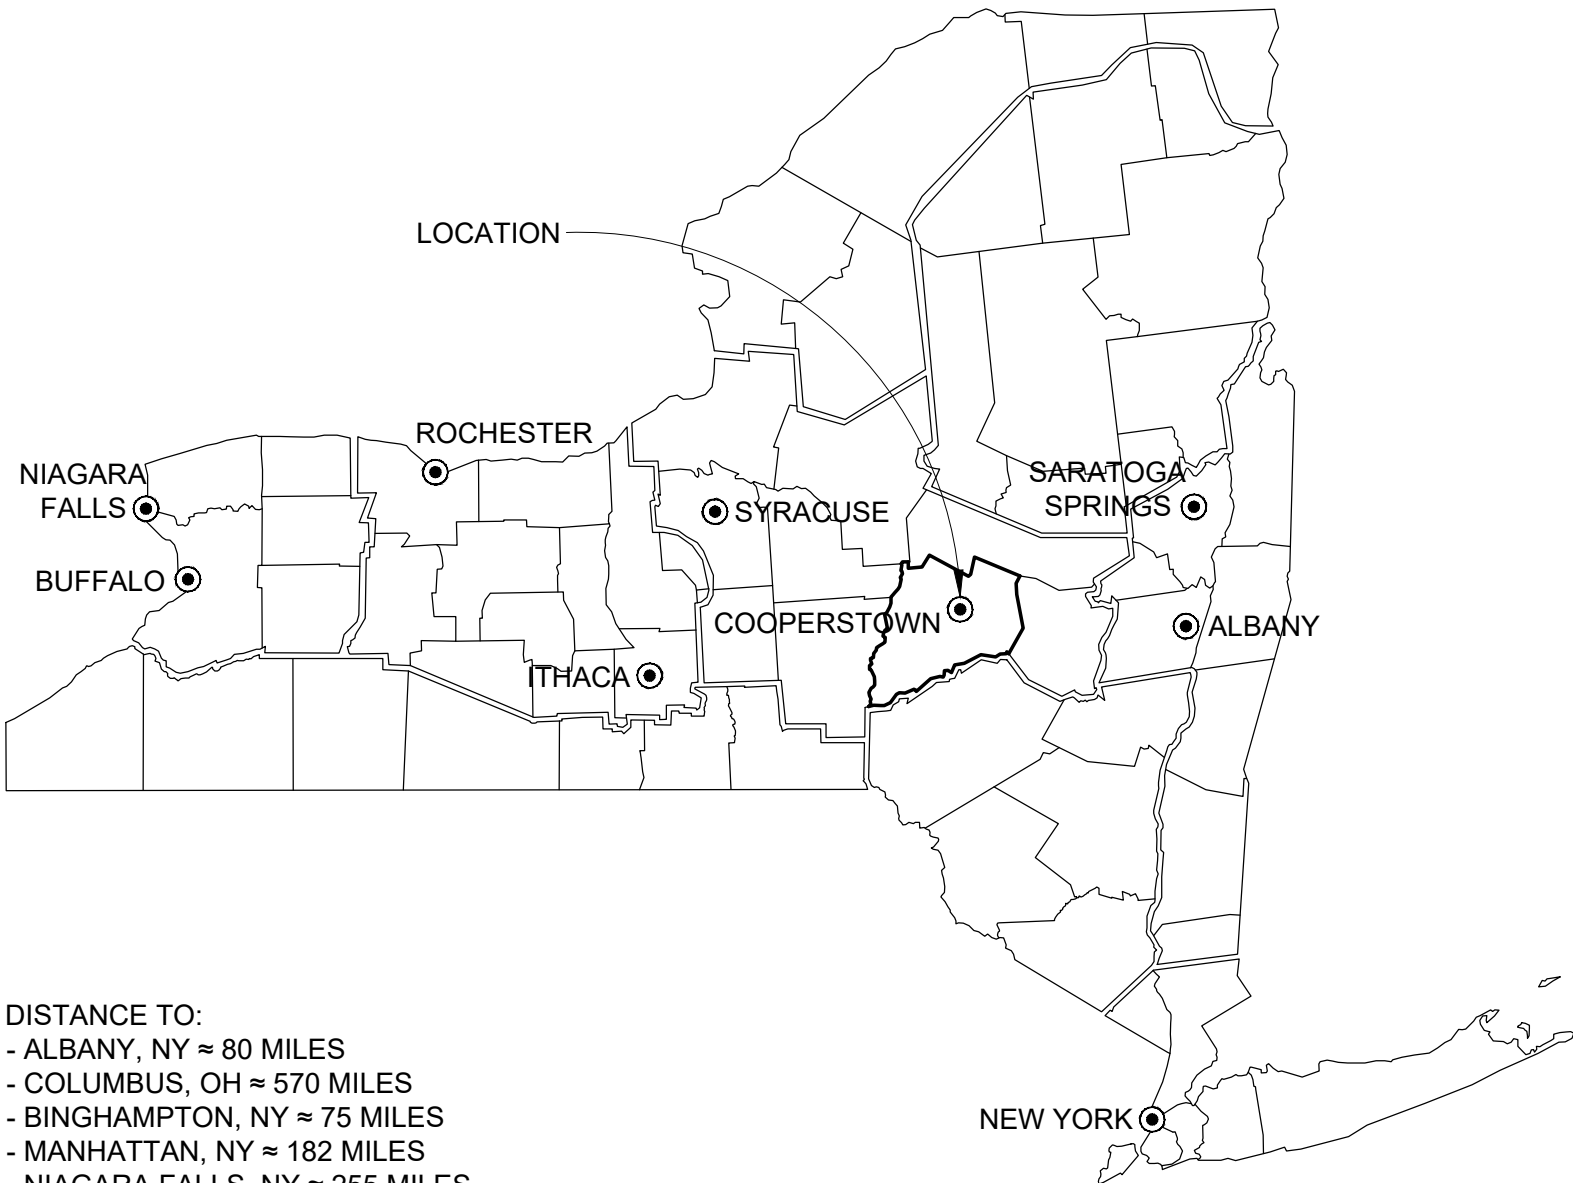

Lakeside Retreat

at Arnold Lake  Milford, NY

JULY 11, 2019

MAP (STATE)

- DISTANCE TO:
- ALBANY, NY ≈ 80 MILES
 - COLUMBUS, OH ≈ 570 MILES
 - BINGHAMPTON, NY ≈ 75 MILES
 - MANHATTAN, NY ≈ 182 MILES
 - NIAGARA FALLS, NY ≈ 255 MILES

342 ARNOLD LAKE ROAD
MILFORD, NEW YORK, 13807

Lakeside Retreat

at Arnold Lake  Milford, NY

JULY 11, 2019

MAP (COUNTY)

Lakeside Retreat

at Arnold Lake  Milford, NY

JULY 11, 2019

MAP (LAKE)

Lakeside Retreat

at Arnold Lake  Milford, NY

JULY 11, 2019

PLAN (SITE)

Lakeside Retreat

at Arnold Lake

Milford, NY